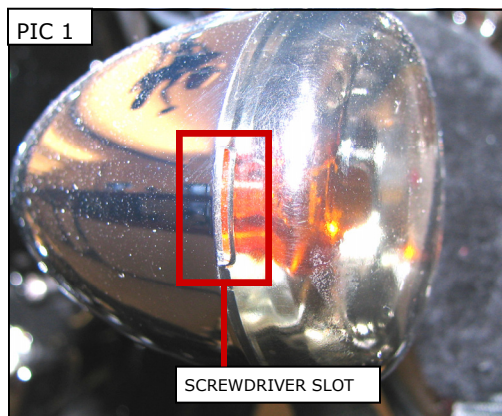

STEP 2

Remove the stock lens by grasping it firmly and pulling away from the chrome housing while twisting. If the lens is difficult to remove, turn the lens until you see a small "pry slot". Insert a flat tip screwdriver in the slot and twist gently until the lens pops out PIC 1.

STEP 3

If equipped with clear bulbs, replace them with the correct colored bulbs, sold separately, before proceeding.

NOTICE

Exercise care when using a screwdriver to remove the OEM turn signal lens to prevent damage to the turn signal housing.

NOTICE

Avoid damage to the motorcycle. Protect painted surfaces with a soft cloth or blanket.

STEP 4

Position the Deep Dish Lens so that all three tabs are started in the housing, then gently push squarely on the lens to snap it in place.